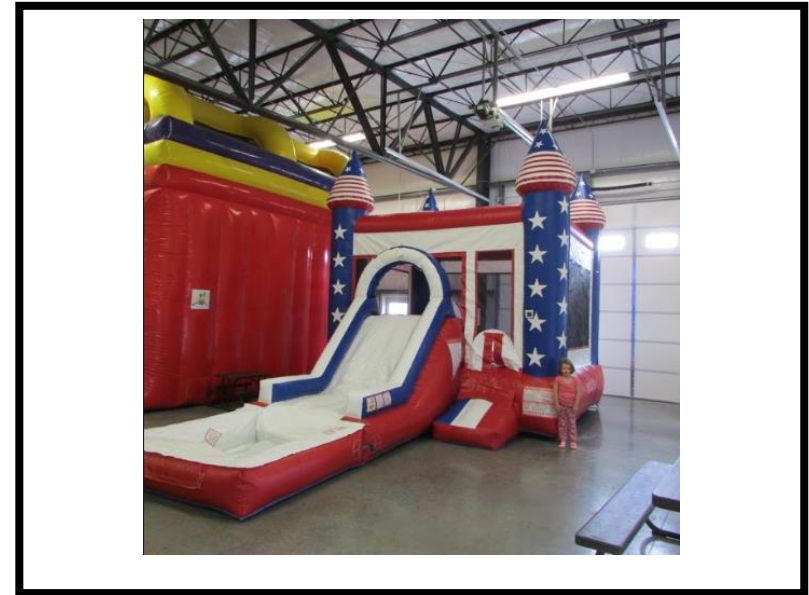

Size: 10 x 27 x 13

(Smaller jumping area—10X10)

Need a generator?

Rent for \$50

	<b>DRY</b>	<b>WET</b>
<b>We Deliver</b>	\$130	\$150
<b>You Pick up &amp; Return</b>	\$100	\$120

Weight of inflatable: 246LBs

Weight limit: 750 lbs.

Size: 10 x 27 x 13

(Smaller jumping area—10X10)

Need a generator?

Rent for \$50

	<b>DRY</b>	<b>WET</b>
<b>We Deliver</b>	\$130	\$150
<b>You Pick up &amp; Return</b>	\$100	\$120

Weight of inflatable: 246LBs