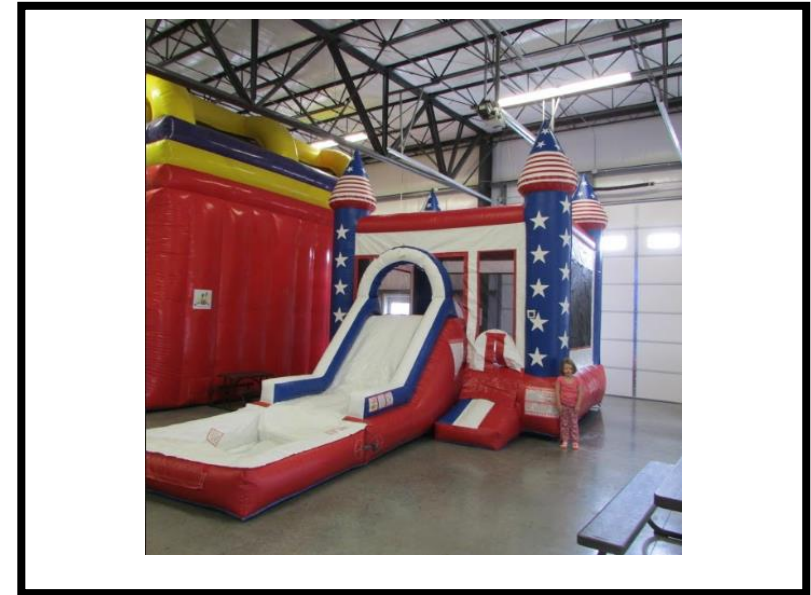

## Contact Us:

1077 W 130 S Logan UT  
 (435) 213-9981  
 thebouncenslide@gmail.com

**DRY ONLY**

<b>We Deliver</b>	<b>You Pick up &amp; Return</b>
\$120	\$90

Weight of inflatable: 230 lbs.

Weight limit: 750 lbs.

Size: 10 x 27 x 13

(Smaller jumping area—10X10)

Need a generator?

Rent for \$50

	<b>DRY</b>	<b>WET</b>
<b>We Deliver</b>	\$130	\$150
<b>You Pick up &amp; Return</b>	\$100	\$120

Weight of inflatable: 246LBs

Weight limit: 750lbs

Size: 13 X 25 X 15